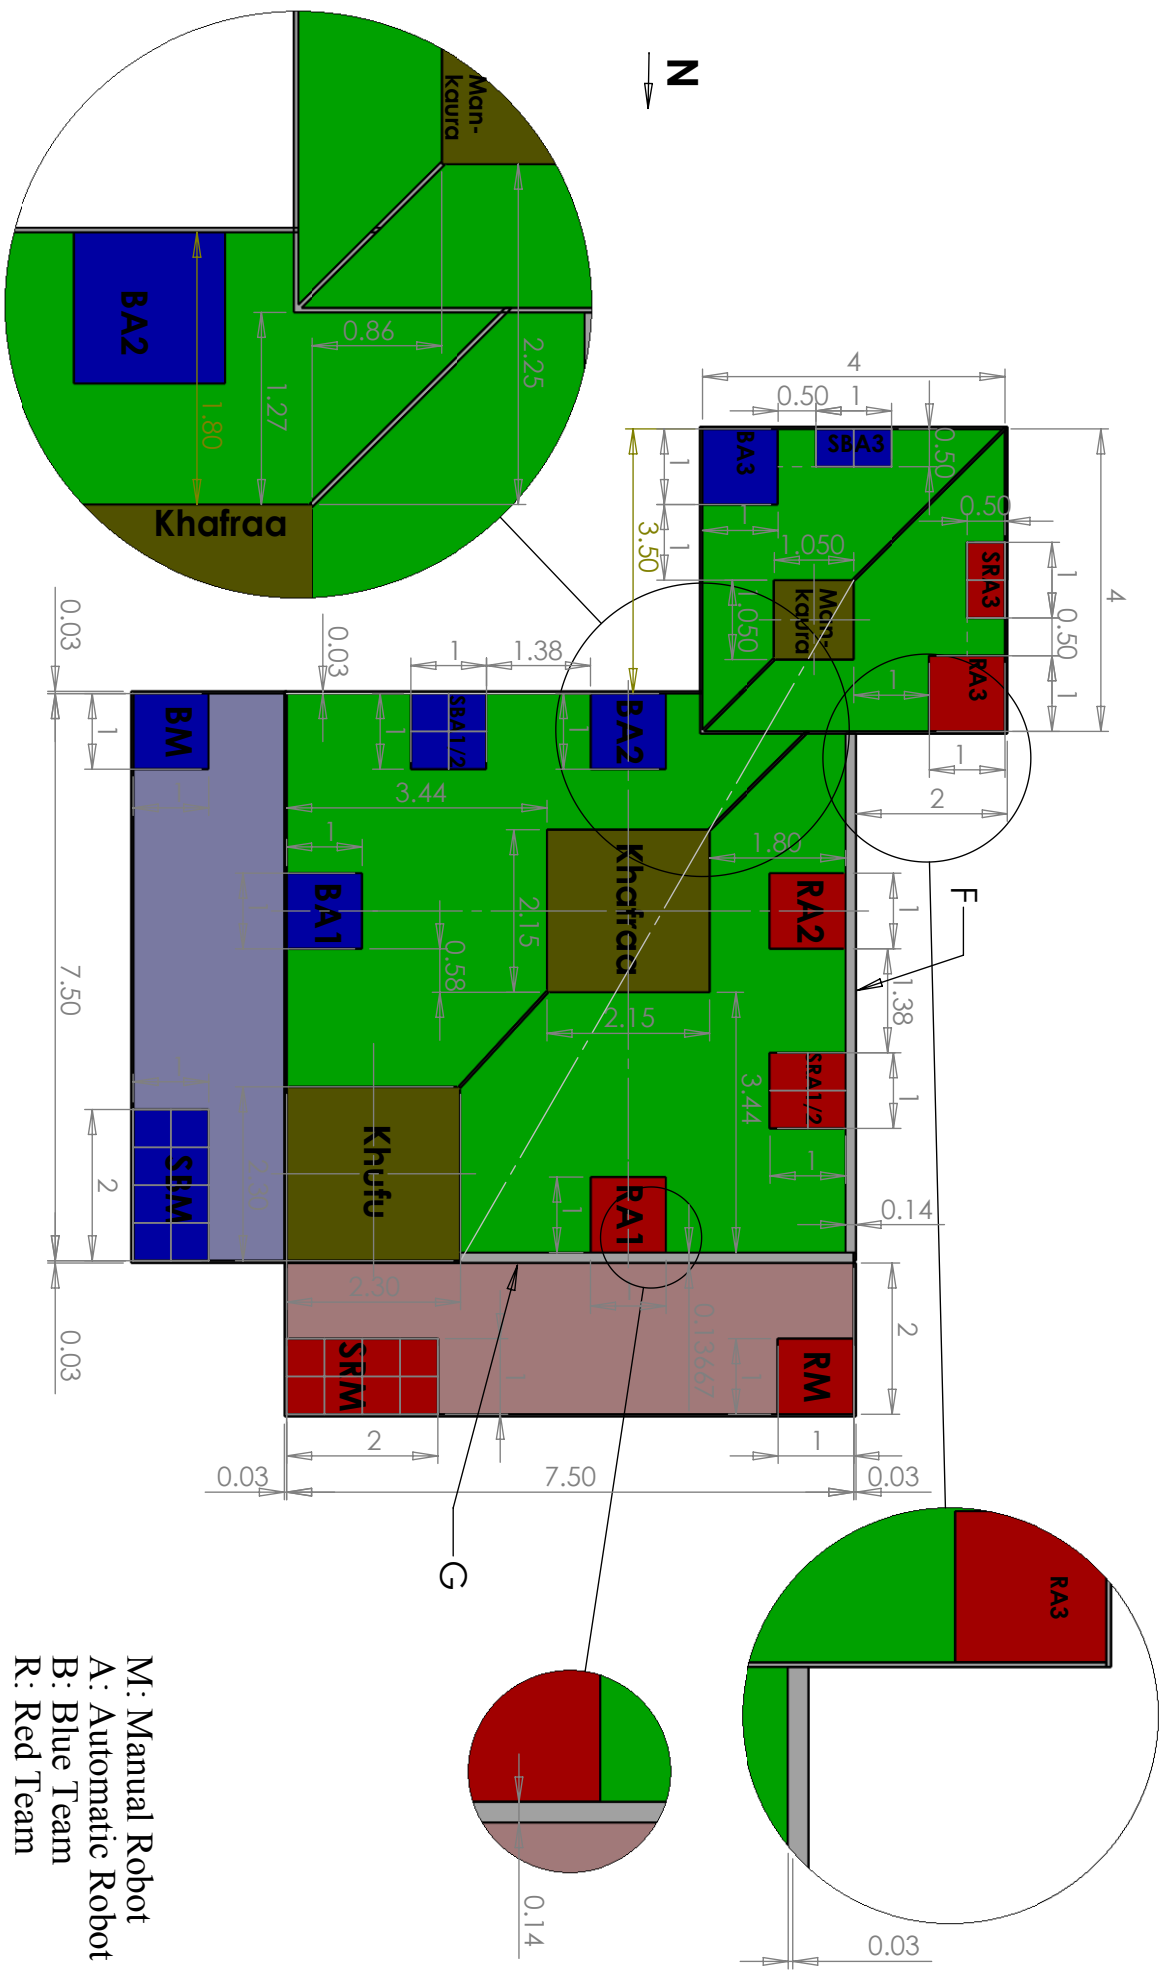

Figure 3: Game Field General View Structure and Specifications

Figure 4: Game Field Detailed Dimensions

M: Manual Robot  
 A: Automatic Robot  
 B: Blue Team  
 R: Red Team

Scale 1:100  
 Dimensions in (m)

**Khufu**

**Khafraa**

**Mankauraa**

**Figure 5: Complete Pyramids**

**Figure 6-a: Khufu Pyramid Base Specifications**

**Figure 6-b: Khafraa Pyramid Base Specifications**

**Figure 6-c: Mankauraa Pyramid Base Specifications**

**Khufu**

**Khafraa**

**Mankauraa**

**Figure 7: Prefixed Blocks**

Figure 8: Competition Game Field

**Figure 9: Specifications of Fixed Blocks**

**Fig. 10: Specifications of the Bottom Plate of the Golden Block**

**Main Blocks**

**Top Block**

**Figure 11: Specifications of the Pyramids Building Blocks**

**Khufu**

**Khafraa**

**Mankauraa**

**Figure 12: Prefixed Blocks and Complete Pyramids**