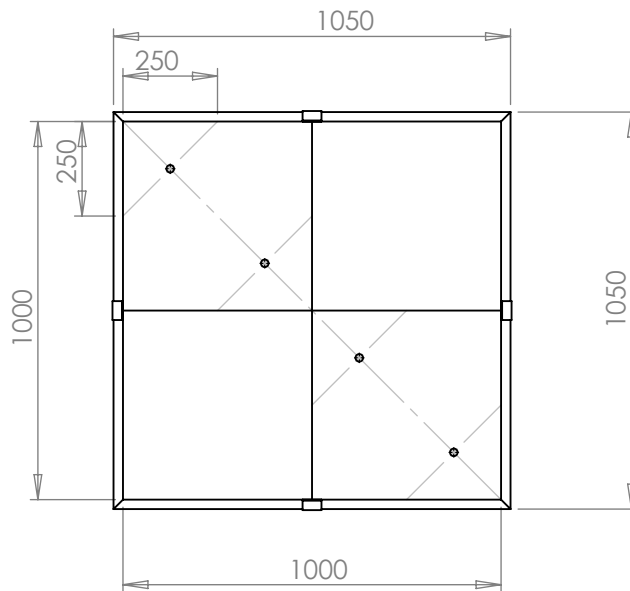

Figure 3: Game Field General View Structure and Specifications

Figure 4: Game Field Detailed Dimensions

M: Manual Robot  
 A: Automatic Robot  
 B: Blue Team  
 R: Red Team

Scale 1:100  
 Dimensions in (m)

**Khufu**

**Khafraa**

**Mankauraa**

**Figure 5: Complete Pyramids**

**Figure 6-a: Khufu Pyramid Base Specifications**

**Figure 6-b: Khafraa Pyramid Base Specifications**

**Figure 6-c: Mankauraa Pyramid Base Specifications**