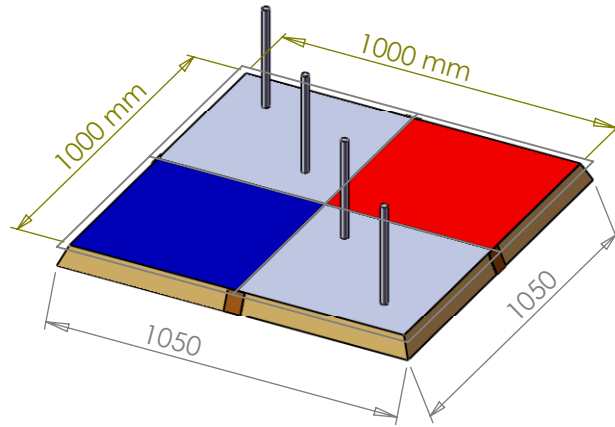

Figure 3: Game Field General View Structure and Specifications

Figure 4: Game Field Detailed Dimensions

M: Manual Robot  
 A: Automatic Robot  
 B: Blue Team  
 R: Red Team

Scale 1:100  
 Dimensions in (m)

**Khufu**

**Khafraa**

**Mankauraa**

**Figure 5: Complete Pyramids**

**Figure 6-a: Khufu Pyramid Base Specifications**

**Figure 6-b: Khafraa Pyramid Base Specifications**

**Figure 6-c: Mankauraa Pyramid Base Specifications**

**Khufu**

**Khafraa**

**Mankauraa**

**Figure 7: Prefixed Blocks**

Figure 8: Competition Game Field

**Figure 9: Specifications of Fixed Blocks**

**Fig. 10: Specifications of the Bottom Plate of the Golden Block**