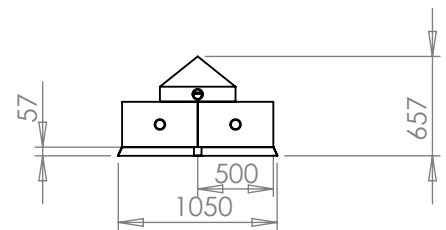

Figure 3: Game Field General View Structure and Specifications

Figure 4: Game Field Detailed Dimensions

M: Manual Robot  
 A: Automatic Robot  
 B: Blue Team  
 R: Red Team

Scale 1:100  
 Dimensions in (m)

**Khufu**

**Khafraa**

**Mankauraa**

**Figure 5: Complete Pyramids**

**Figure 6-a: Khufu Pyramid Base Specifications**

**Figure 6-b: Khafraa Pyramid Base Specifications**

**Figure 6-c: Mankauraa Pyramid Base Specifications**