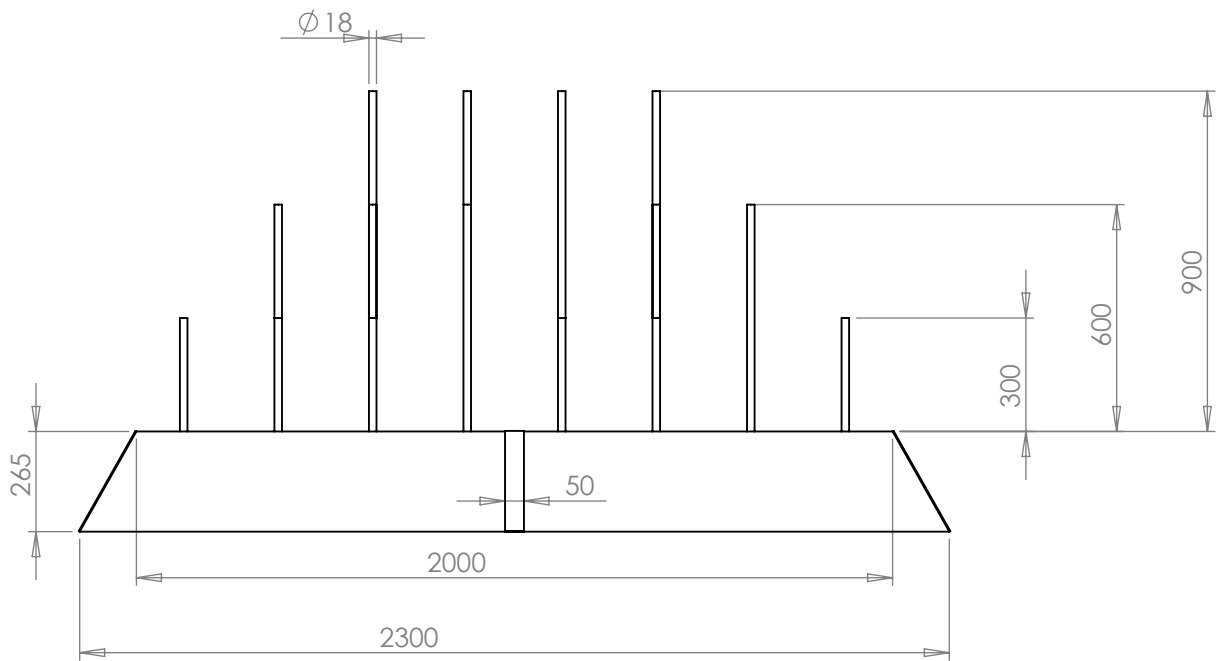

Figure 3: Game Field General View Structure and Specifications

Figure 4: Game Field Detailed Dimensions

M: Manual Robot  
 A: Automatic Robot  
 B: Blue Team  
 R: Red Team

Scale 1:100  
 Dimensions in (m)

**Khufu**

**Khafraa**

**Mankauraa**

**Figure 5: Complete Pyramids**

**Figure 6-a: Khufu Pyramid Base Specifications**

**Figure 6-b: Khafraa Pyramid Base Specifications**

**Figure 6-c: Mankauraa Pyramid Base Specifications**