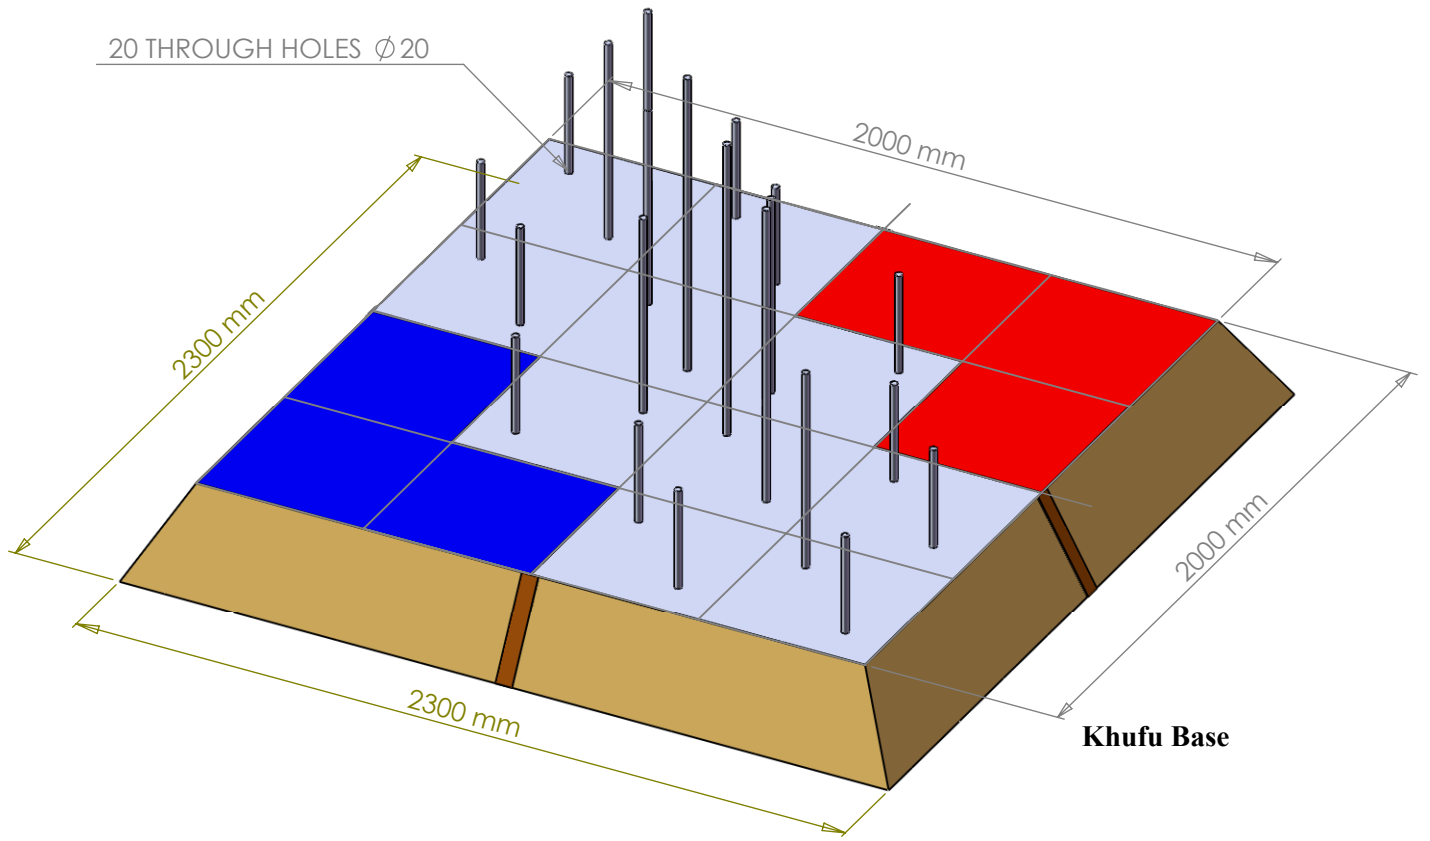

Figure 3: Game Field General View Structure and Specifications

Figure 4: Game Field Detailed Dimensions

M: Manual Robot  
 A: Automatic Robot  
 B: Blue Team  
 R: Red Team

Scale 1:100  
 Dimensions in (m)

**Khufu**

**Khafraa**

**Mankauraa**

**Figure 5: Complete Pyramids**

**Figure 6-a: Khufu Pyramid Base Specifications**

**Figure 6-b: Khafraa Pyramid Base Specifications**

**Figure 6-c: Mankauraa Pyramid Base Specifications**

**Khufu**

**Khafraa**

**Mankauraa**

**Figure 7: Prefixed Blocks**

Figure 8: Competition Game Field

**Figure 9: Specifications of Fixed Blocks**

**Fig. 10: Specifications of the Bottom Plate of the Golden Block**