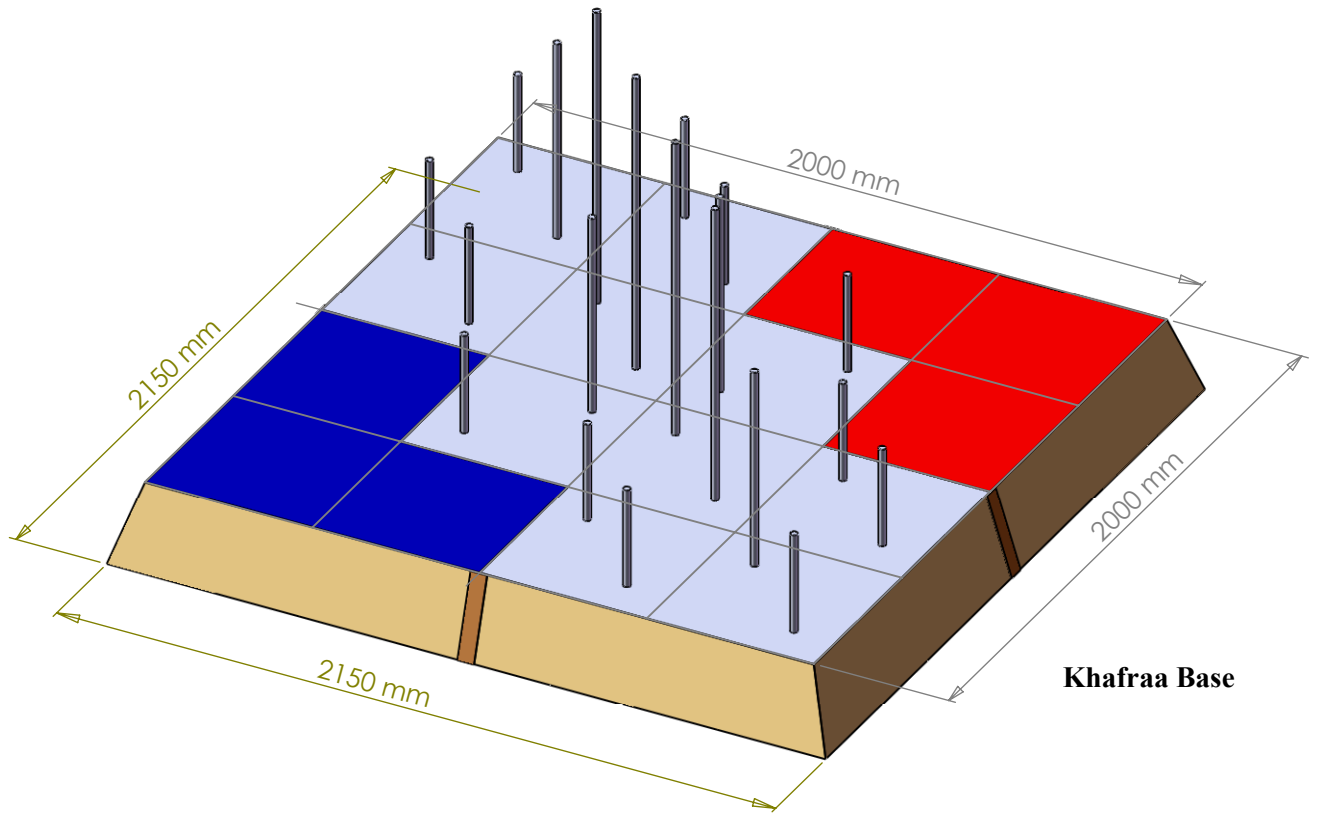

Figure 3: Game Field General View Structure and Specifications

Figure 4: Game Field Detailed Dimensions

M: Manual Robot  
 A: Automatic Robot  
 B: Blue Team  
 R: Red Team

Scale 1:100  
 Dimensions in (m)

**Khufu**

**Khafraa**

**Mankauraa**

**Figure 5: Complete Pyramids**

**Figure 6-a: Khufu Pyramid Base Specifications**

**Figure 6-b: Khafraa Pyramid Base Specifications**

**Figure 6-c: Mankauraa Pyramid Base Specifications**