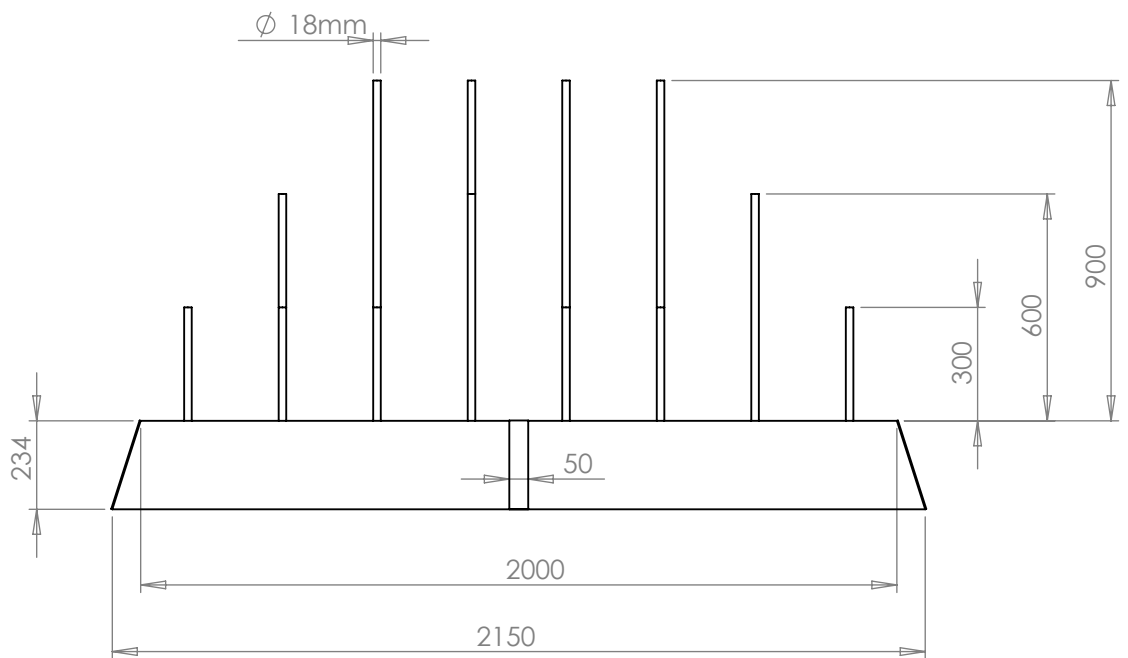

Figure 3: Game Field General View Structure and Specifications

Figure 4: Game Field Detailed Dimensions

M: Manual Robot  
 A: Automatic Robot  
 B: Blue Team  
 R: Red Team

Scale 1:100  
 Dimensions in (m)

**Khufu**

**Khafraa**

**Mankauraa**

**Figure 5: Complete Pyramids**

**Figure 6-a: Khufu Pyramid Base Specifications**

**Figure 6-b: Khafraa Pyramid Base Specifications**

**Figure 6-c: Mankauraa Pyramid Base Specifications**