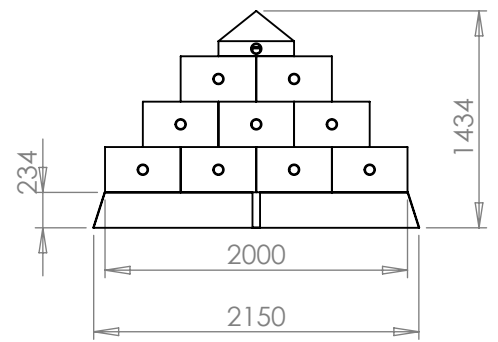

Figure 3: Game Field General View Structure and Specifications

Figure 4: Game Field Detailed Dimensions

M: Manual Robot  
 A: Automatic Robot  
 B: Blue Team  
 R: Red Team

Scale 1:100  
 Dimensions in (m)

**Khufu**

**Khafraa**

**Mankauraa**

**Figure 5: Complete Pyramids**

**Figure 6-a: Khufu Pyramid Base Specifications**

**Figure 6-b: Khafraa Pyramid Base Specifications**

**Figure 6-c: Mankauraa Pyramid Base Specifications**