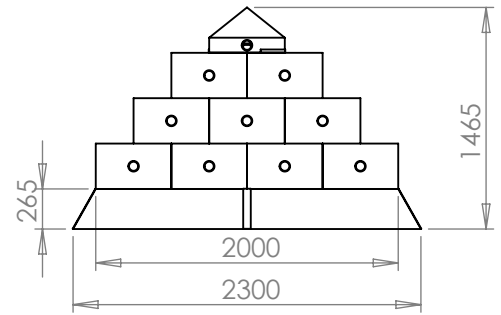

Figure 3: Game Field General View Structure and Specifications

Figure 4: Game Field Detailed Dimensions

M: Manual Robot  
 A: Automatic Robot  
 B: Blue Team  
 R: Red Team

Scale 1:100  
 Dimensions in (m)

**Khufu**

**Khafraa**

**Mankauraa**

**Figure 5: Complete Pyramids**

**Figure 6-a: Khufu Pyramid Base Specifications**

**Figure 6-b: Khafraa Pyramid Base Specifications**

**Figure 6-c: Mankauraa Pyramid Base Specifications**